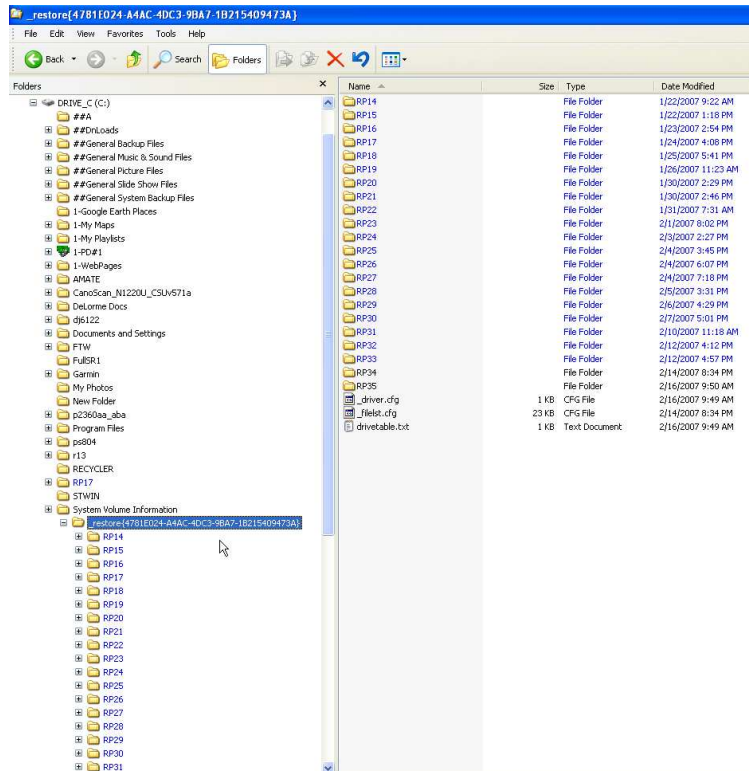

<http://powers31.info/DataStorageTips.pdf>

<http://powers31.info/WindowsExplorerTips.pdf>

Fig.SysRest-01.bmp

Fig.SysRest-03.bmp

Backing Up & Restoring The Folder:

To backup the folder, copy the folder.. [*C:\System Volume Information*] to a CD or storage device of your choosing.
To restore to the hard drive, copy from the CD storage device to the Root drive (DRIVE_C) on the hard drive.

The individual restore points are in the sub folders...) See Fig.SysRest-02.bmp)

NOTE: The date of folder [*snapshot*] corresponds to the date of the restore point.

Fig.SysRest-02.bmp